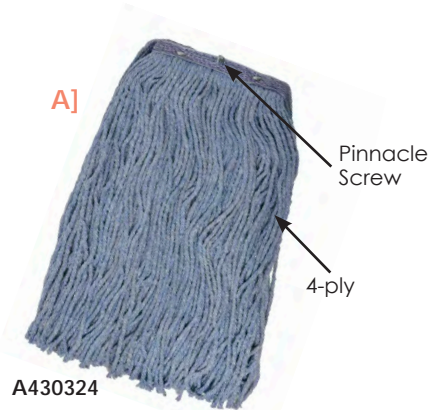

PINNACLE™ CUT-END MOPS

THE MOP THAT LIES FLAT

A] HUSKEEPRO™ Blend Pinnacle™

No Marr Pinnacle mops are designed to lay flat on the floor and feature a blue colored yarn to keep them looking new. Screw-connector attachment provides fast changing of heads. Use with Pinnacle Handles, found on page 27.

No Marr Pinnacle Item #	Size	Yarn Type	Yarn Color	Case Pack
A430316	16 oz.	Blend	Blue	12
A430320	20 oz.	Blend	Blue	12
A430324	24 oz.	Blend	Blue	12

B] HUSKEEPRO™ Cotton Pinnacle™

No Marr Pinnacle mops are designed to lay flat on the floor provides fast changing of heads. No-Marr style eliminates marring of floors, baseboards and furniture. Use with Pinnacle Handles, found on page 27.

No Marr Pinnacle Item #	Size	Yarn Type	Yarn Color	Case Pack
A503320	20 oz.	Cotton	Natural	12
A503324	24 oz.	Cotton	Natural	12

SPONGE MOPS

This versatile sponge mop is ideal for applying disinfectant and sanitizer or for general maintenance. A durable handle and high-quality sponge refills ensure long-lasting operation.

C] COMBO SPONGE MOP

This highly absorbent sponge is excellent for maintenance and sanitizer applications. Steel painted handle with hanger handle grip. 12" wide.

Item #	Description	Length	Case Pack
6012-F	Complete	55 ¹³ / ₁₆ "	12
6112-F	Refill	12"	12